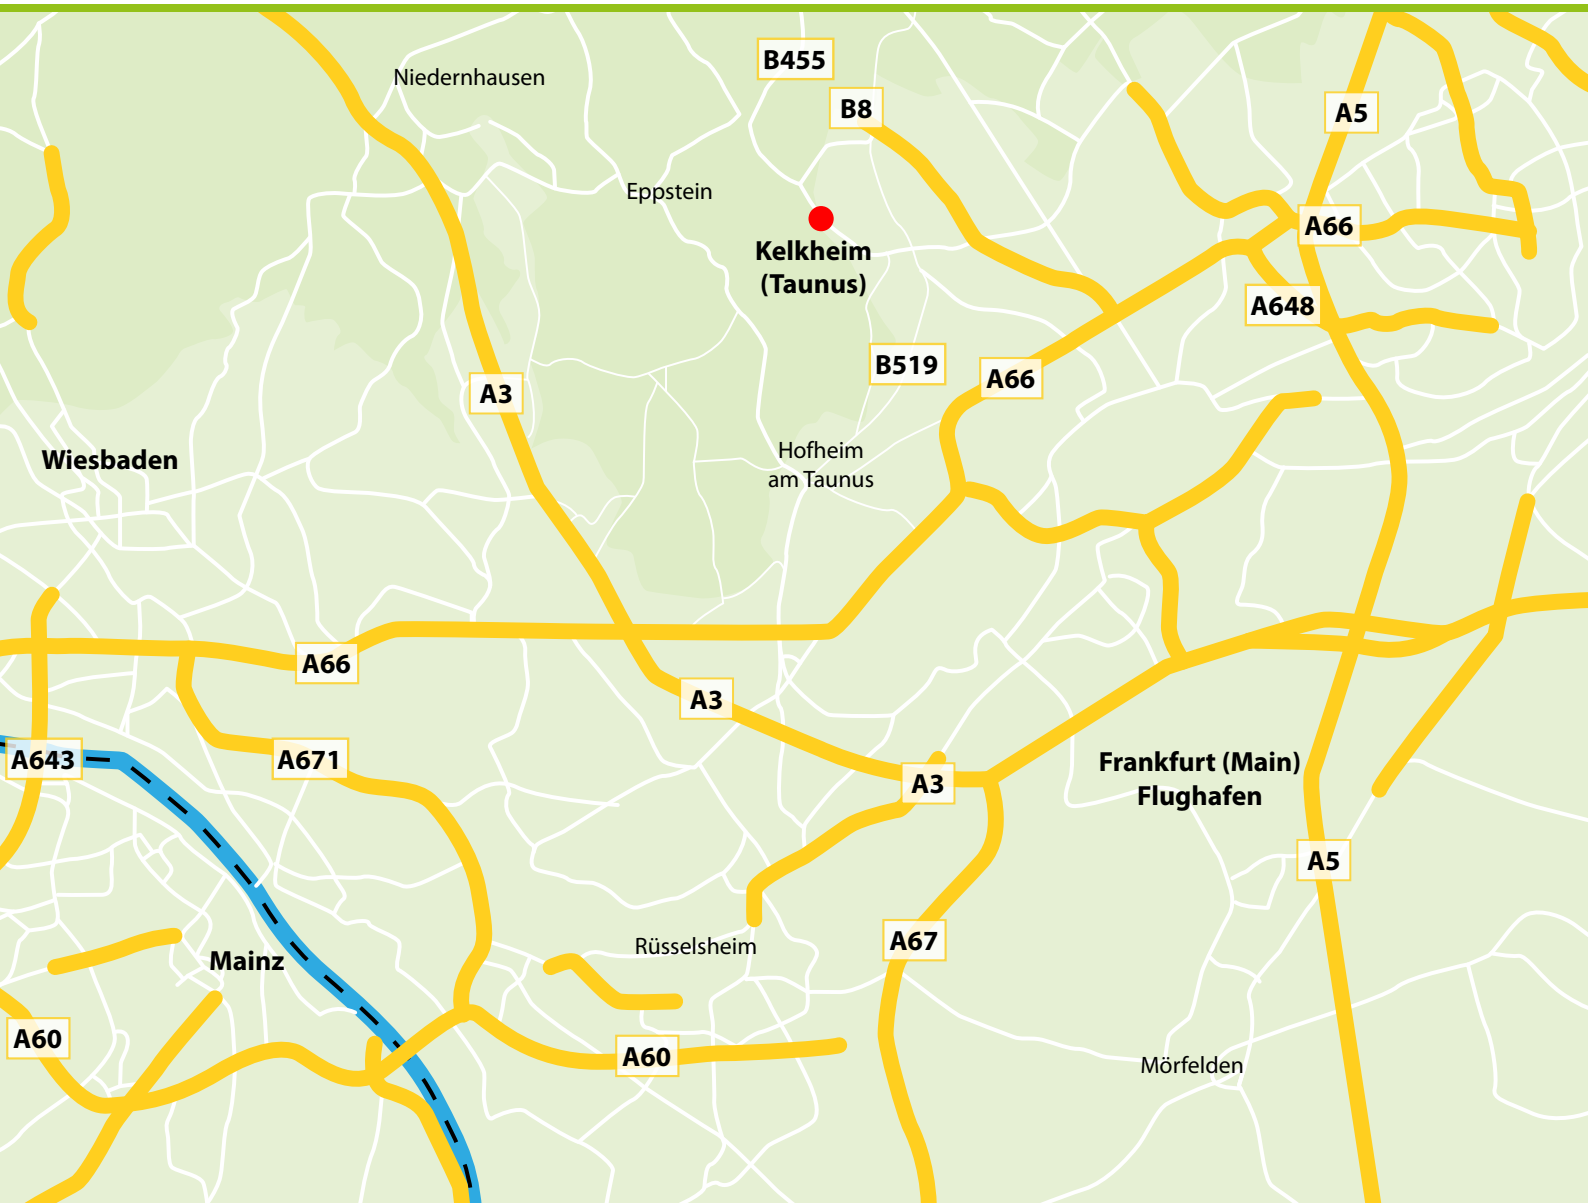

Location and Directions – Region

Directions to the Waldhotel

Unter den Birken 19
D-65779 Kelkheim/Taunus, Germany
Phone + 49- (0)61 95/99 04-0
Fax + 49- (0)61 95/99 04-44

Travelling from the north or south on the A5:

- Take the exit at the Nordwestkreuz junction (if travelling from the north) or at Westkreuz (if travelling from the south) to the A66 and follow the signs on the A66

Travelling from Frankfurt or Wiesbaden on the A66:

- Pass the Königstein exit onto the B8 at Main-Taunus-Zentrum
- Take the Kelkheim/Liederbach exit and continue into Kelkheim
- Upon entering Kelkheim, follow the green signs to the Waldhotel

Travelling from Cologne on the A3:

- Take the Niedernhausen exit in the direction of Eppstein
- Continue through Eppstein towards Kelkheim-Fischbach
- Take the Kelkheim-Fischbach exit and continue into Kelkheim
- Follow the green signs to the Waldhotel