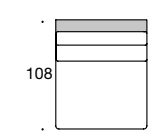

BW-122-3015
Anbauelement 1/92,5 tief