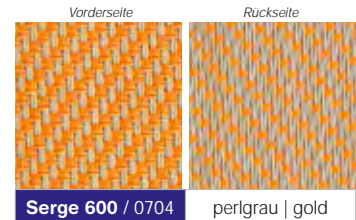

GLASFASER

Serge 600

OF = 5%

←out

reflect sunlight outdoors

Farben & Referenzen