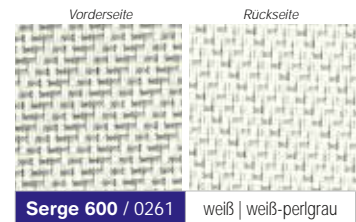

GLASFASER

Serge 600

OF = 5%

←out

reflect sunlight outdoors

Farben & Referenzen