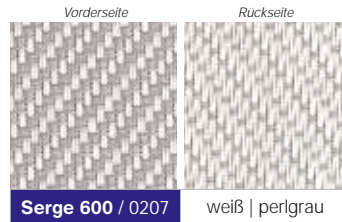

GLASFASER

Serge 600

OF = 5%

←out

reflect sunlight outdoors

Farben & Referenzen