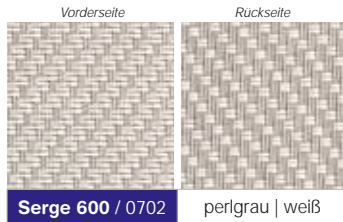

GLASFASER

Serge 600

OF = 5%

←out

reflect sunlight outdoors

Farben & Referenzen