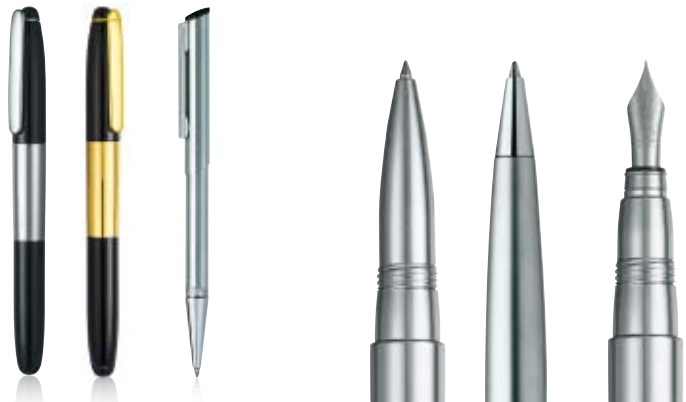

Stiftstempel | stamp pens

MODICO FÜLLFEDERHALTER

Metallgehäuse, Feder blanker Edelstahl, „M“ Iridium Spitze

S11

Pearl-Chrom

S11

Pearl-chrome plated

MODICO FOUNTAIN PENS

Metal case, stainless steel nib, „M“ iridium point

S12

Rundmattiert vernickelt,
Pearl-Schwarzchrom

S12

Nickel and
pearl-black-chrome plated

S13

Glanzlack schwarz,
Hochglanz verchromt

S13

Black gloss-lacquer coated,
chrome plated

S14

Glanzlack schwarz,
PVD-beschichtet

S14

Black gloss-lacquer
and PVD coated

MODICO ROLLERBALL

Metallgehäuse, Rollerballmine Parker System

S21

Pearl-Chrom

S21

Pearl-chrome plated

MODICO ROLLERBALL

Metal case, Refill Parker System

S22

Rundmattiert vernickelt,
Pearl-Schwarzchrom

S22